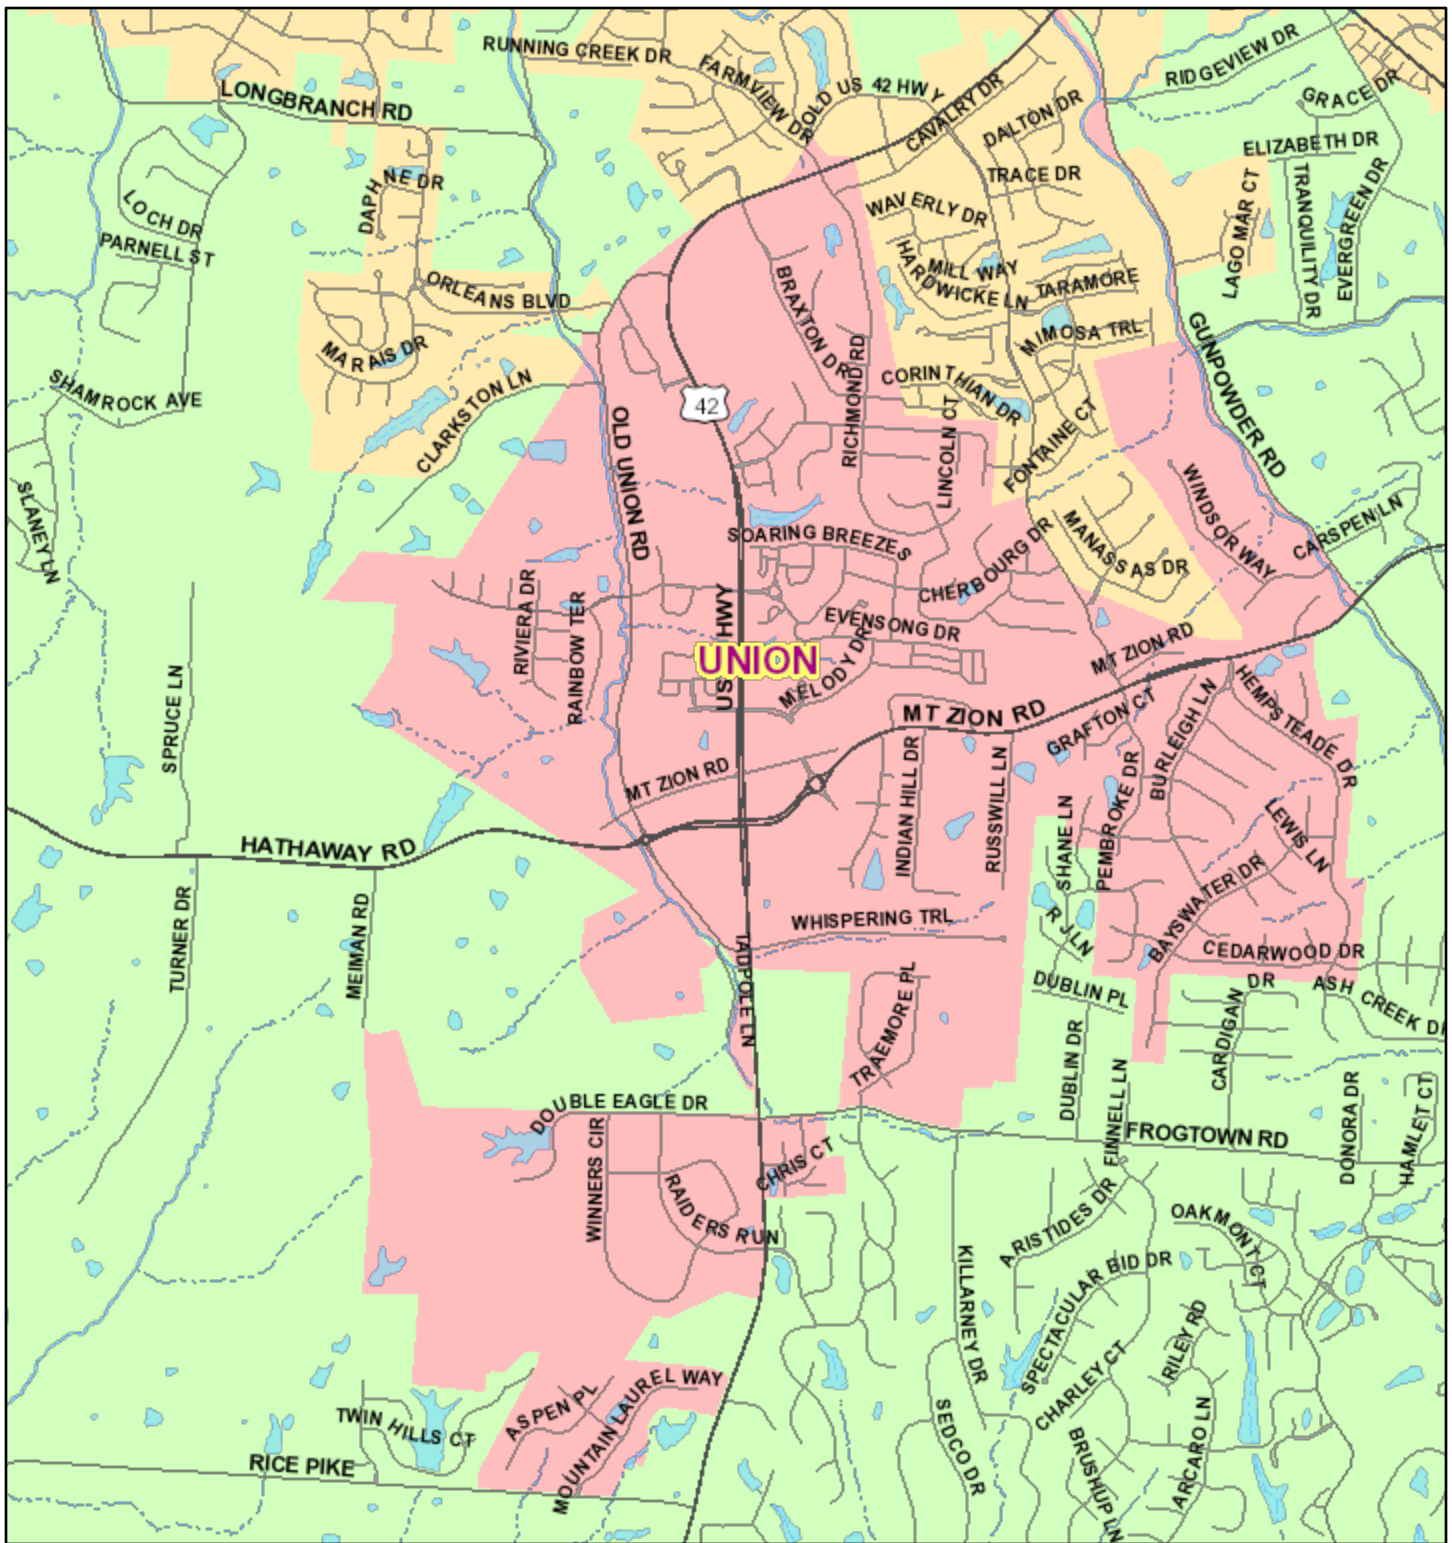

# City of Union Boundary Map

9/8/2020, 11:27:25 AM

1:36,112

- Major Streets
- Interstate
- Arterial
- Collector
- Access Ramp
- Residential Streets
- Railroad Lines
- All Streets (FT)
- All Streets (TF)
- Building Footprints
- Tax Parcels

GIS Services Division, Boone County Planning Commission