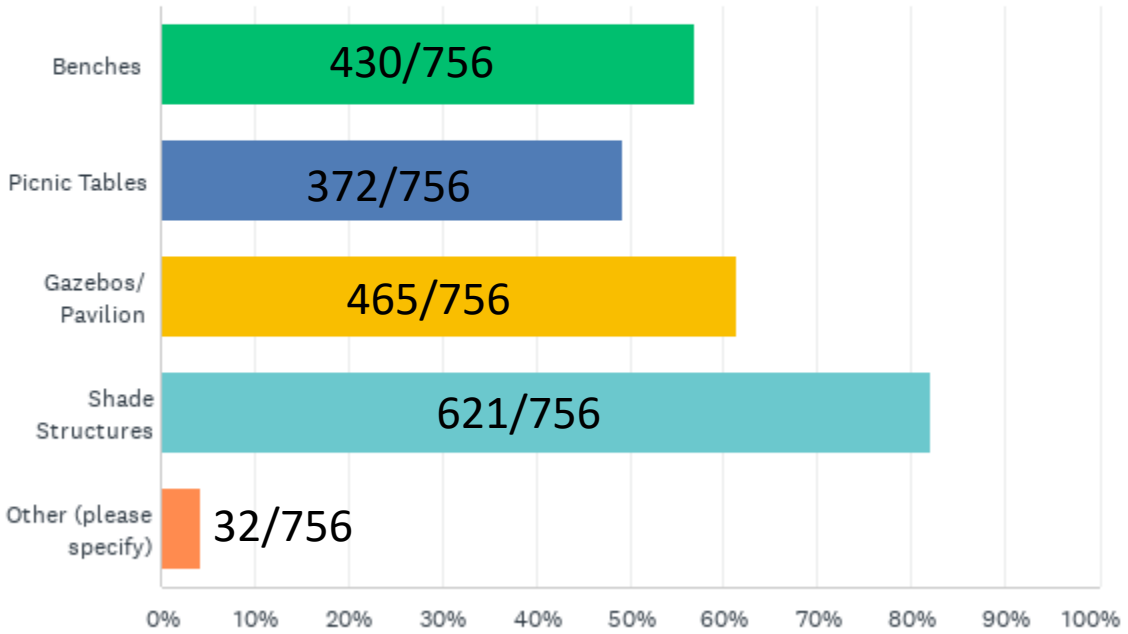

Q4 What kind of seating/shelter options would enhance your outdoor experience? Select all that apply.