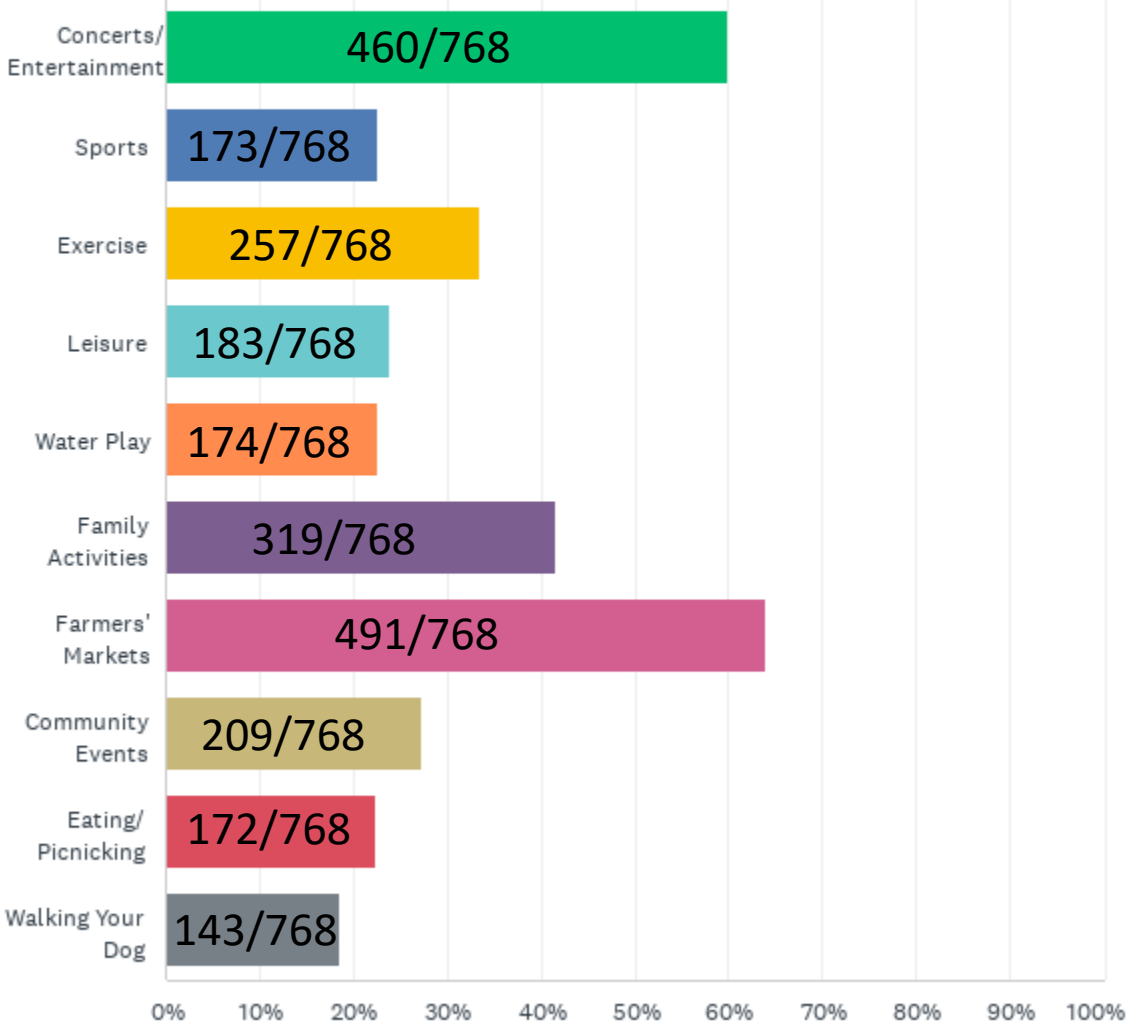

Union Town Center/Park Survey Results

October 2023

Q1 What would you like to see most in the new Union Town Center?

Union Town Center

SurveyMonkey

	1	2	3	4	5	6	7	8	9	10	TOTAL
Open Green Space	32.86% 252	16.43% 126	16.17% 124	11.73% 90	8.74% 67	3.78% 29	3.26% 25	3.39% 26	1.69% 13	1.96% 15	767
Walking/ Jogging Trails	24.77% 190	27.12% 208	15.65% 120	13.04% 100	6.13% 47	5.87% 45	2.87% 22	2.09% 16	1.30% 10	1.17% 9	767
Bike Trails	3.65% 28	10.56% 81	21.12% 162	15.25% 117	11.86% 91	11.86% 91	9.78% 75	5.48% 42	6.52% 50	3.91% 30	767
Playground	9.91% 76	13.69% 105	11.08% 85	19.43% 149	13.82% 106	11.21% 86	7.43% 57	4.82% 37	4.69% 36	3.91% 30	767
Amphitheater	11.34% 87	8.87% 68	11.60% 89	9.65% 74	19.04% 146	11.08% 85	9.52% 73	7.56% 58	6.65% 51	4.69% 36	767
Water Feature	5.87% 45	9.26% 71	9.39% 72	11.60% 89	12.65% 97	23.08% 177	10.69% 82	7.95% 61	5.48% 42	4.04% 31	767
Recreational Field	1.56% 12	2.48% 19	3.13% 24	4.30% 33	7.04% 54	14.34% 110	29.60% 227	21.64% 166	10.69% 82	5.22% 40	767
Court Sports	2.61% 20	3.65% 28	3.78% 29	4.95% 38	7.95% 61	6.78% 52	11.60% 89	29.99% 230	21.25% 163	7.43% 57	767
Dog Park	3.65% 28	3.65% 28	3.65% 28	4.82% 37	5.08% 39	6.52% 50	7.43% 57	10.17% 78	28.68% 220	26.34% 202	767
Indoor Community Center	3.78% 29	4.30% 33	4.43% 34	5.22% 40	7.69% 59	5.48% 42	7.82% 60	6.91% 53	13.04% 100	41.33% 317	767

Q2 What outdoor activities or amenities do you enjoy? Choose up to 3 options.

Q3 What parks have visited most in the last 24 months?

Top Responses:

1) Central Park/Boone County Arboretum (Unincorporated Boone County)

- Central Park: 60+

- Arboretum: 38+

2) South Fork (Florence, KY): 57+

3) Neighborhood Parks: 46+ (21/46 Triple Crown Winners Circle)

4) Smale Riverfront Park (Cincinnati, OH): 25+

5) Big Bone Lick (Unincorporated Boone County): 20+