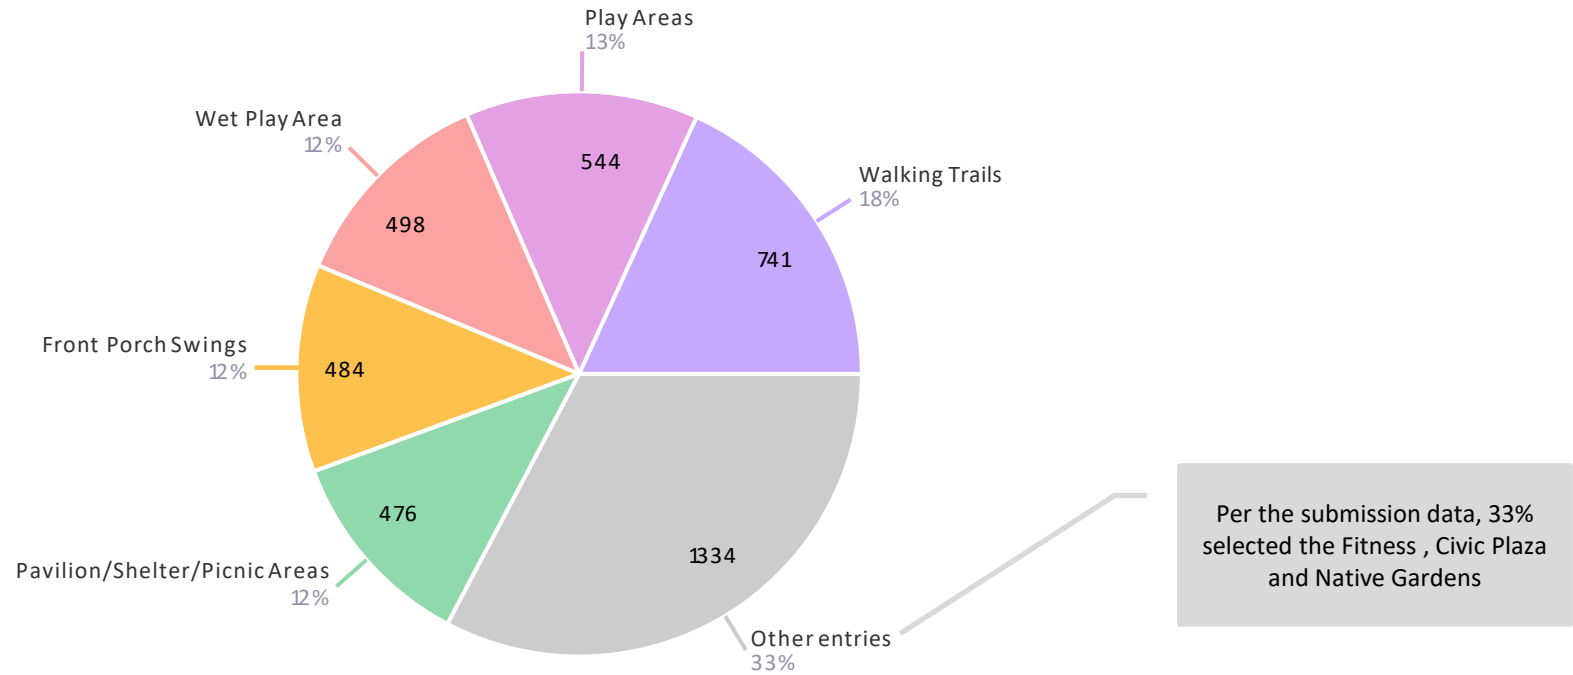

What Design Elements are you looking forward to the most? (Please select all that apply to you)

4077 Responses- 13 Empty