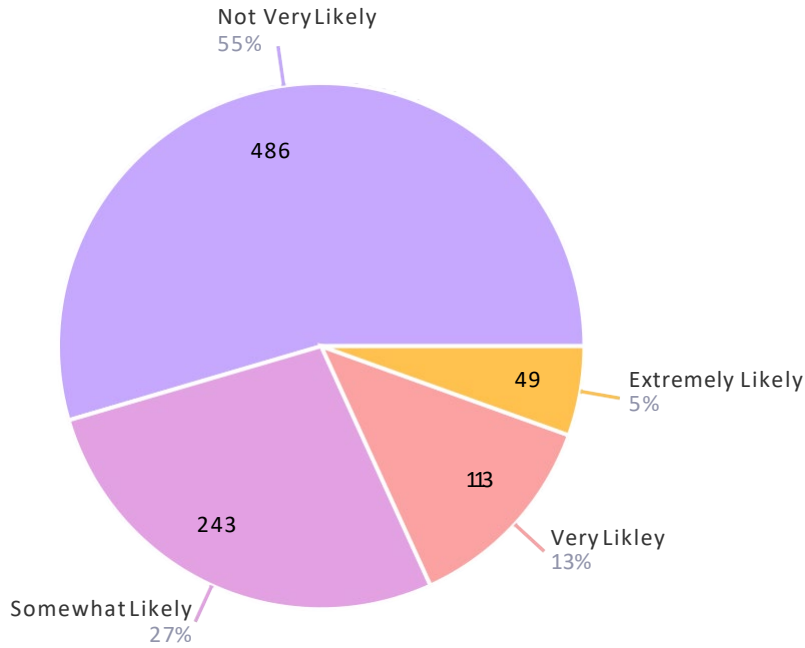

892 Responses- 7 Empty

● Does Not Apply to Me ● Not Very Likely ● Extremely Likely ● Very Likely ● Somewhat Likely

City of Union Town Square

How likely are you to use a BBQ Grill while enjoying the Picnic Shelters at Union Town Square?

891 Responses- 8 Empty

● Not Very Likely ● Somewhat Likely ● Very Likely ● Extremely Likely

City of Union Town Square

Is this a park you would visit on a regular basis?

895 Responses- 4 Empty

City of Union Town Square