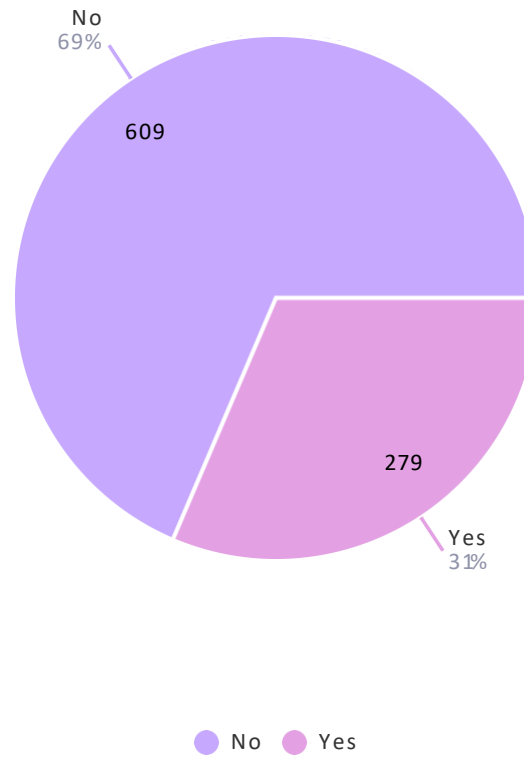

Would your safety be a concern at Union Town Square?

888 Responses- 11Empty

City of Union Town Square