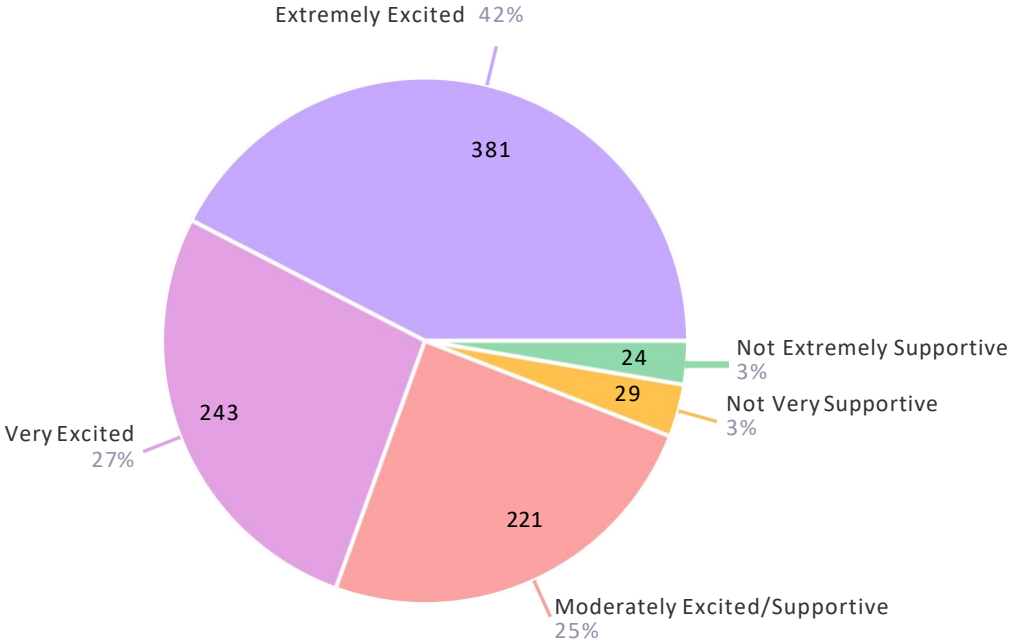

City of Union TownSquare

2024 - UCA Event Survey

Prepared by:

How excited or supportive are you of the new Union Town Square?

898 Responses- 1Empty

● Extremely Excited ● Very Excited ● Moderately Excited/Supportive ● Not Very Supportive ● Not Extremely Supportive

City of Union Town Square

Does Union Town Square have a "Destination Factor" - Is it a place you would make a special trip to visit?

893 Responses- 6 Empty

City of Union Town Square

Would your safety be a concern at Union Town Square?