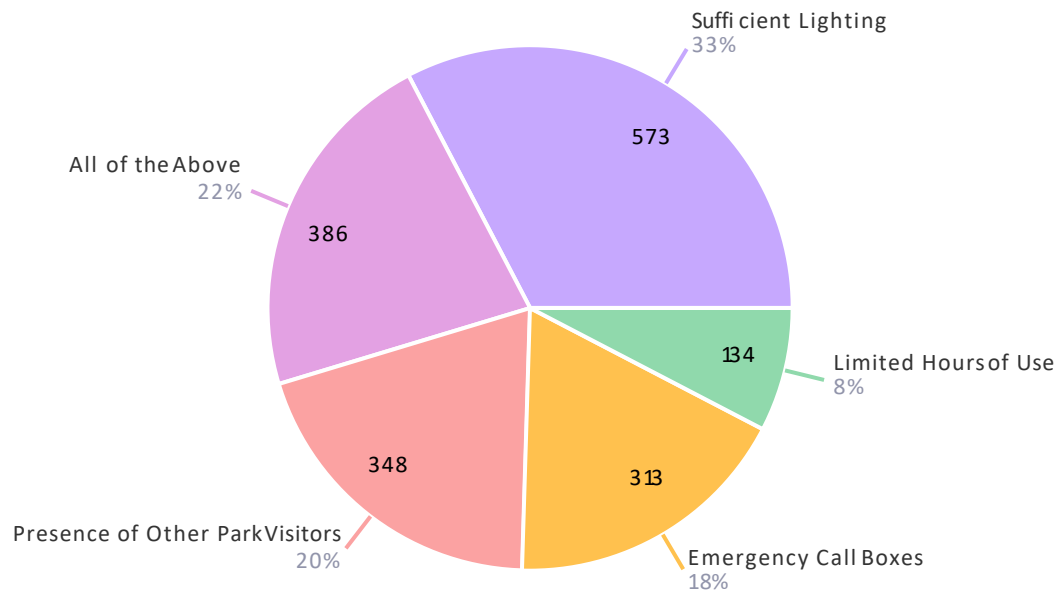

What features would make you feel safe at Union Town Square? (Please select all that apply to you)

1754 Responses- 10 Empty

● Sufficient Lighting ● All of the Above ● Presence of Other Park Visitors ● Emergency Call Boxes ● Limited Hours of Use

City of Union Town Square