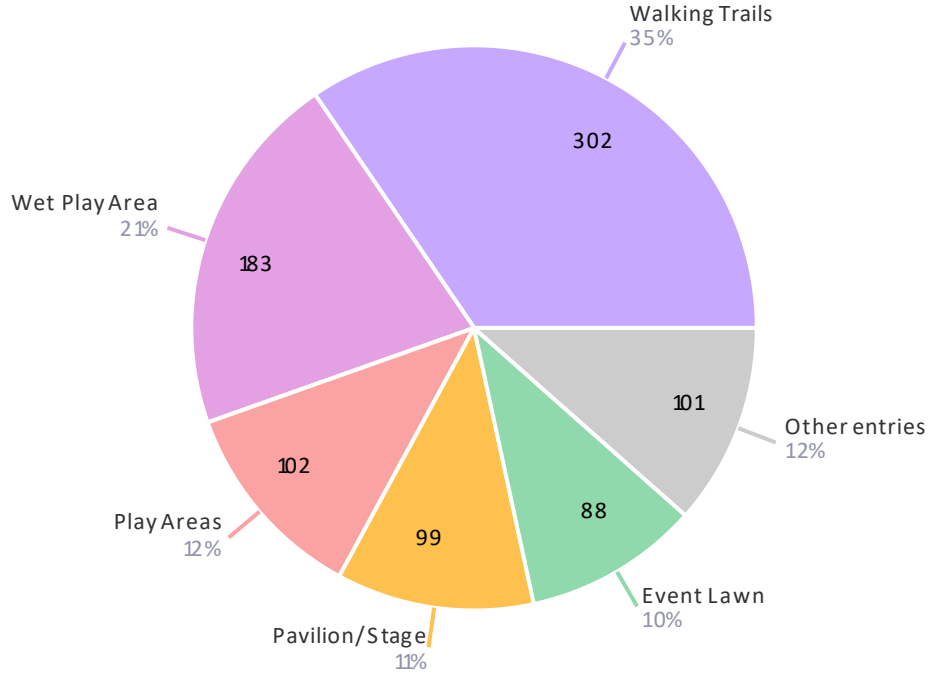

City of Union Town Square

What Design Elements are you looking forward to the most? (Please select all that apply to you)

4077 Responses- 13 Empty

Which experience in the park is your most favorite?

875 Responses- 24 Empty

City of Union Town Square

How likely are you to utilize the walking trails at Union Town Square?

896 Responses- 3 Empty

City of Union Town Square

What walking surface would you prefer on the walking trails?