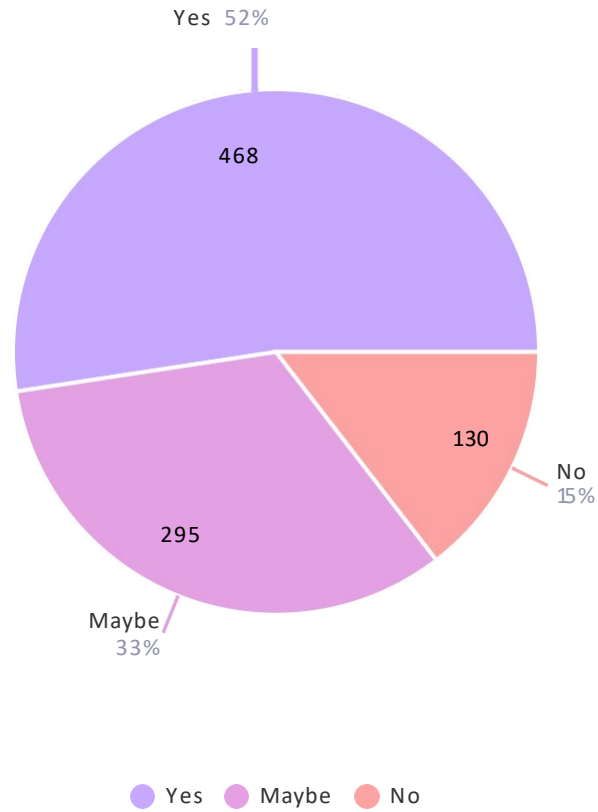

City of Union TownSquare

2024 - UCA Event Survey

Prepared by:

How excited or supportive are you of the new Union Town Square?

898 Responses- 1Empty

● Extremely Excited ● Very Excited ● Moderately Excited/Supportive ● Not Very Supportive ● Not Extremely Supportive

City of Union Town Square

Does Union Town Square have a "Destination Factor" - Is it a place you would make a special trip to visit?

893 Responses- 6 Empty

City of Union Town Square

Would your safety be a concern at Union Town Square?