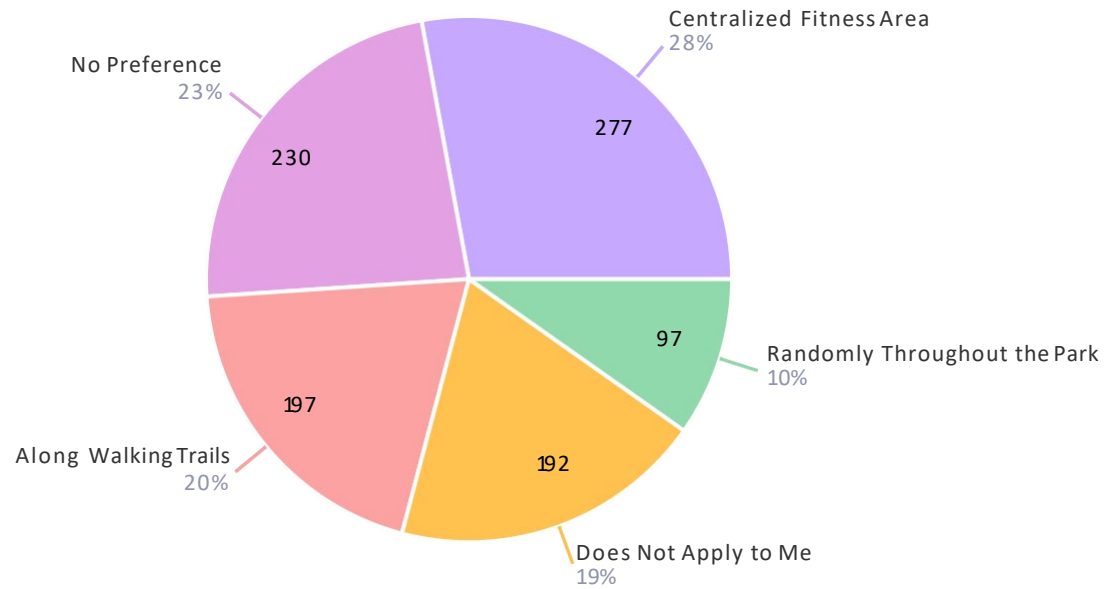

889 Responses- 10Empty

● Somewhat Likely ● Not Very Likely ● Very Likely ● Not at All Likely ● Extremely Likely

City of Union Town Square

Where would you prefer to use the Fitness Equipment? (Please select all that apply to you)

993 Responses- 16 Empty

● Centralized Fitness Area ● No Preference ● Along Walking Trails ● Does Not Apply to Me ● Randomly Throughout the Park

City of Union Town Square

How likely would you utilize the park amenities for an extended time if an EV (Electric Vehicle) Charging Station was available?