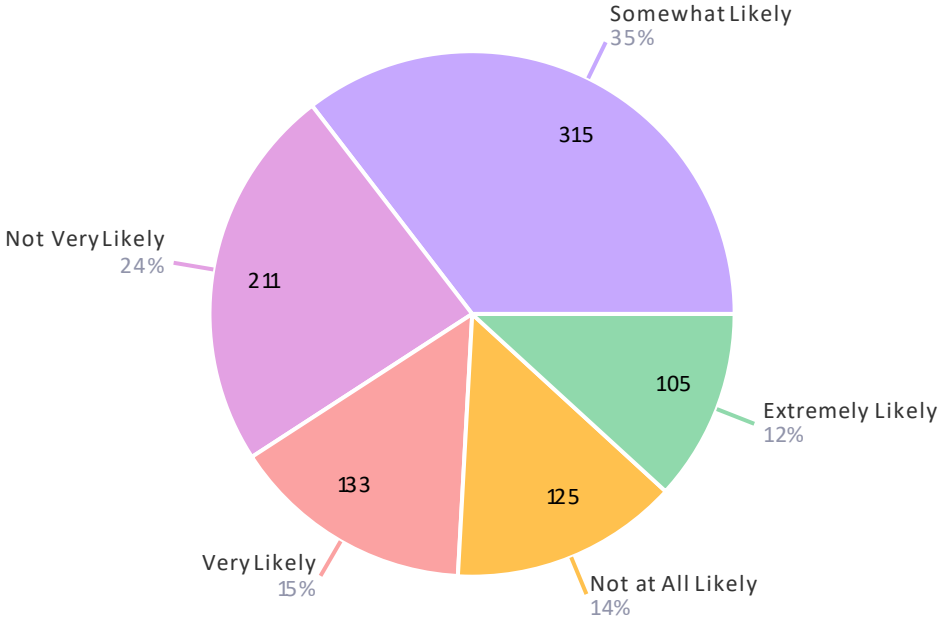

891 Responses- 8 Empty

**What are features within the playground areas are most likely desired
(Please select all that apply to you)**

2824 Responses- 85 Empty

How likely are you to utilize the Fitness Equipment Amenities at Union Town Square?

889 Responses- 10Empty

● Somewhat Likely ● Not Very Likely ● Very Likely ● Not at All Likely ● Extremely Likely

City of Union Town Square

Where would you prefer to use the Fitness Equipment? (Please select all that apply to you)