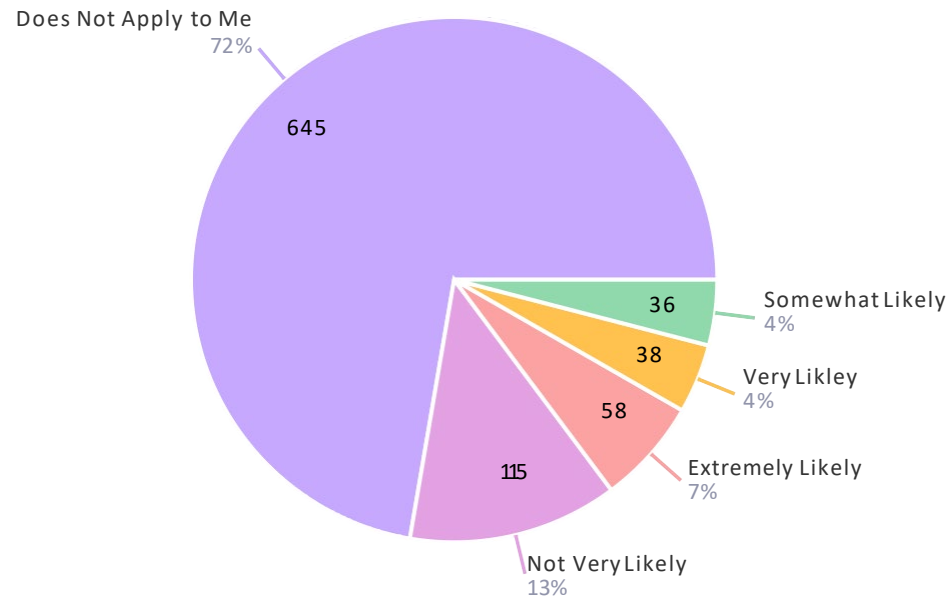

How likely would you utilize the park amenities for an extended time if an EV (Electric Vehicle) Charging Station was available?

892 Responses- 7 Empty

● Does Not Apply to Me ● Not Very Likely ● Extremely Likely ● Very Likely ● Somewhat Likely

City of Union Town Square