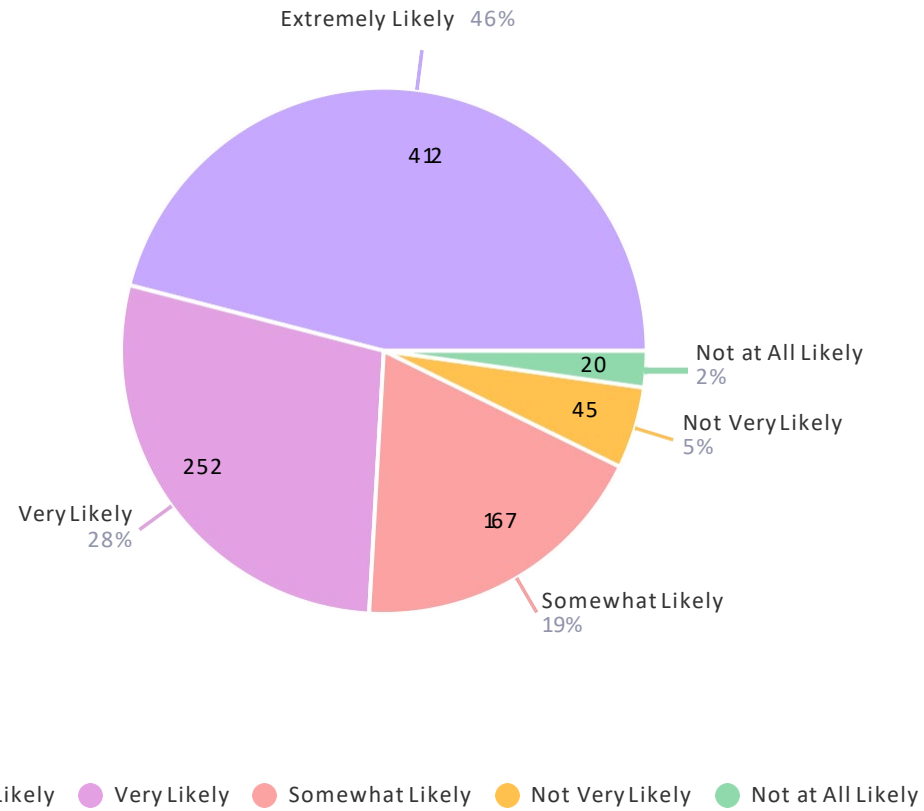

How likely are you to utilize the walking trails at Union Town Square?

896 Responses- 3 Empty

City of Union Town Square