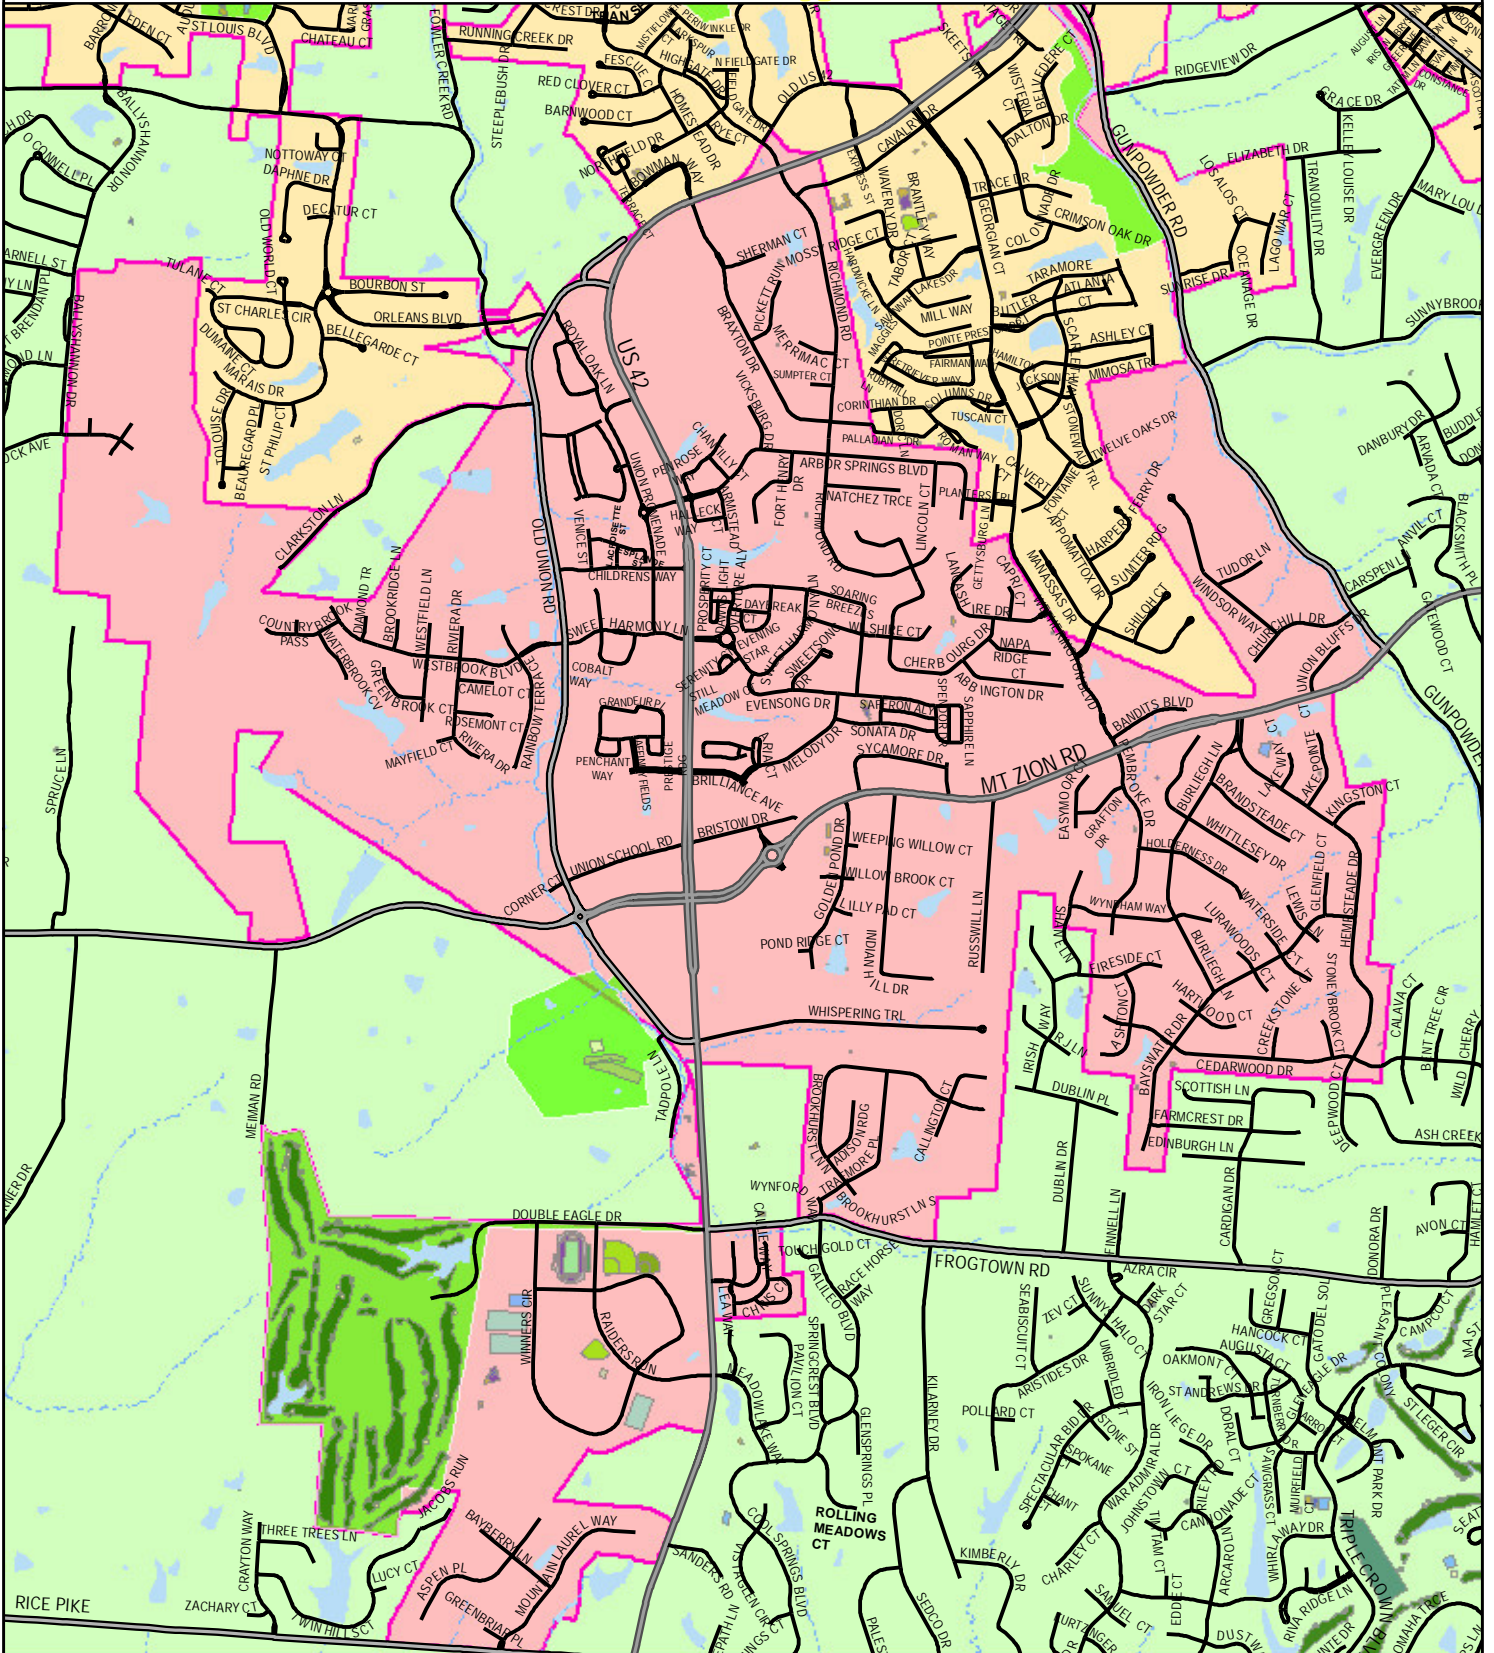

City of Union Street Map

www.boonecountygis.com

Copyright 2024 Boone County GIS. Reproduction by any means without the express permission of the Boone County Planning Commission is prohibited.

Boone County GIS - Putting Northern Kentucky on the Map